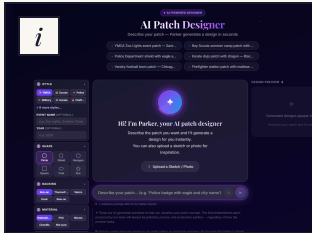

From a sentence to a stitched patch *in days, not weeks.*

Four steps, the first three taking about a minute, the last taking the time the post office takes. The tool is precise about the parts that humans don't enjoy and quiet about the parts they do.

i Describe

Plain English: a name, a color, a feeling. No design vocabulary required.